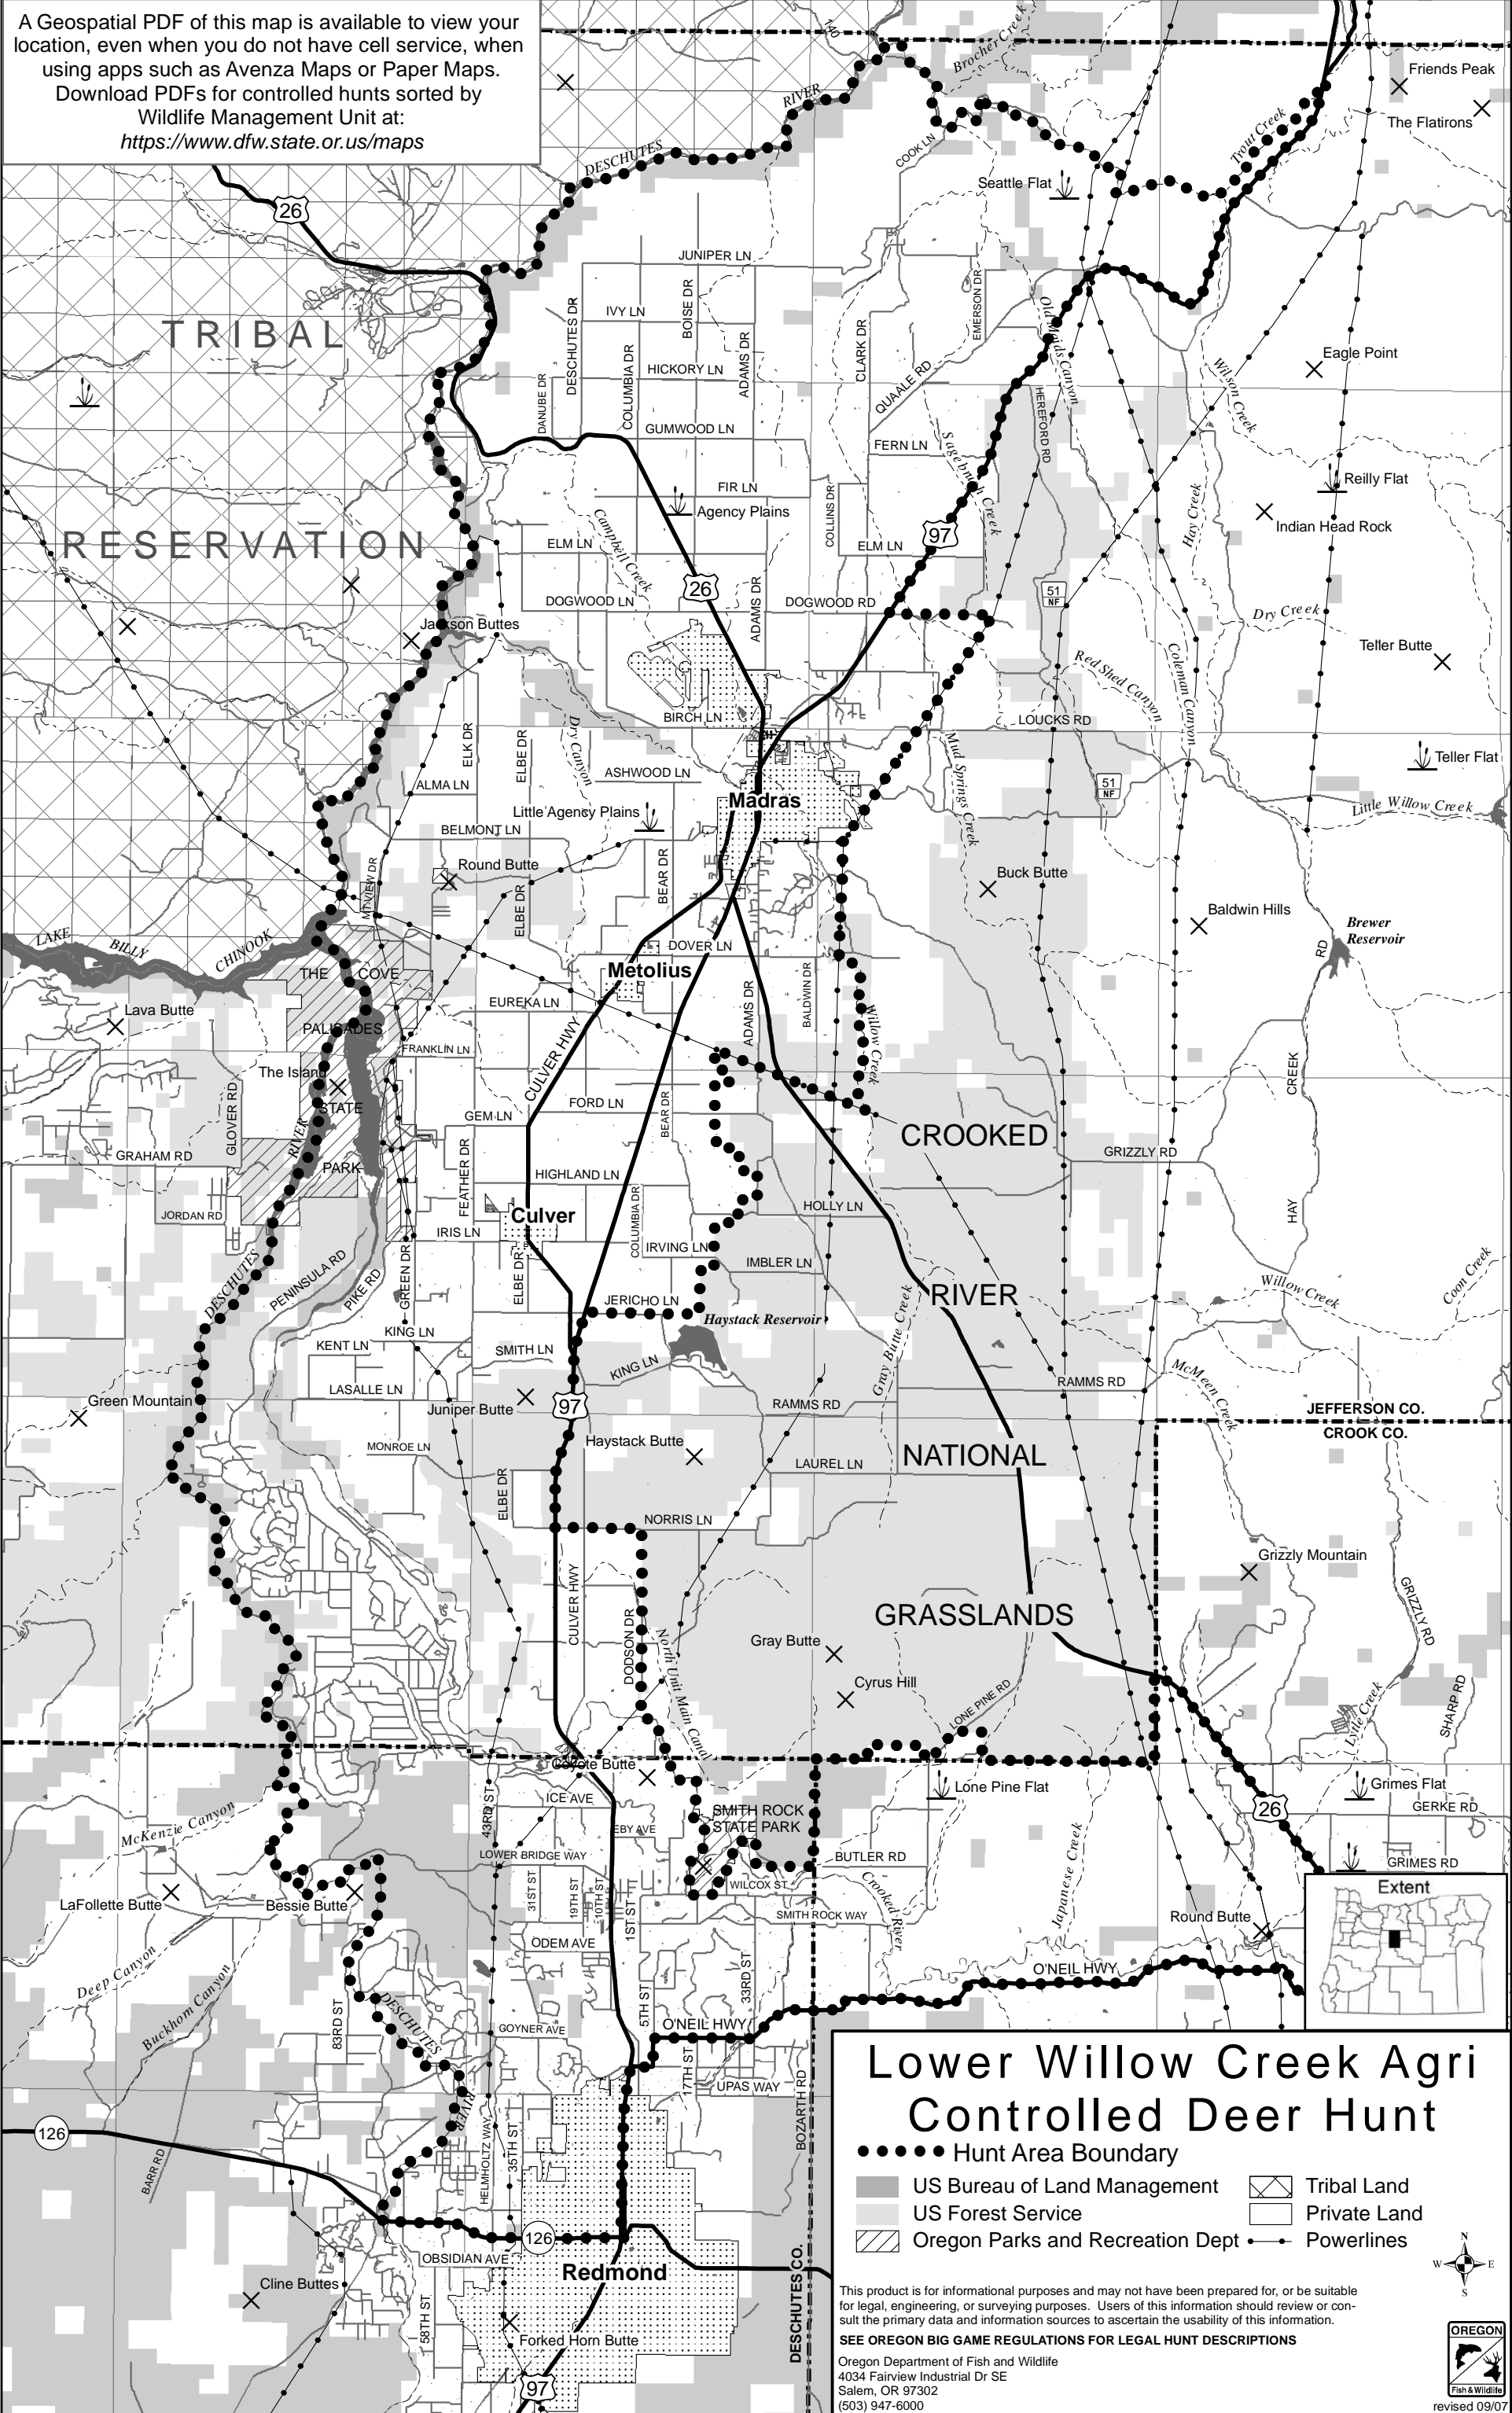

A Geospatial PDF of this map is available to view your location, even when you do not have cell service, when using apps such as Avenza Maps or Paper Maps. Download PDFs for controlled hunts sorted by Wildlife Management Unit at: <https://www.dfw.state.or.us/maps>

Lower Willow Creek Agri Controlled Deer Hunt

- Hunt Area Boundary
- US Bureau of Land Management
- US Forest Service
- ▨ Oregon Parks and Recreation Dept
- ▧ Tribal Land
- Private Land
- Powerlines

This product is for informational purposes and may not have been prepared for, or be suitable for legal, engineering, or surveying purposes. Users of this information should review or consult the primary data and information sources to ascertain the usability of this information.